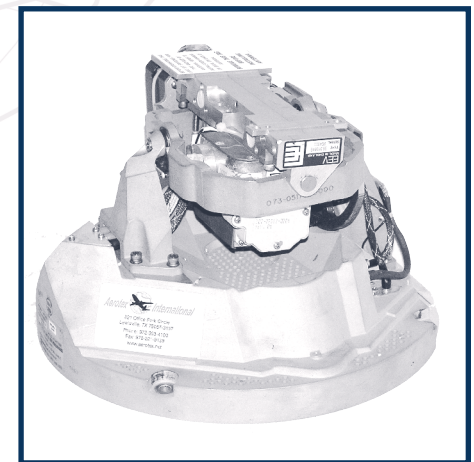

RADAR

ART2000	071-01519-0101	RADAR RT
ART2100	071-01550-0101	RADAR RT
IN2025A	4001670-2505	RADAR INDICATOR
WX-1000E	78-8060-6086-5	STORMSCOPE PROCESSOR
RS841A	071-01318-0030	RADAR RT
RTA852	622-8439-004	RADAR RT
RTA844	622-9302-003	RADAR RT
RTA854	622-8440-003	RADAR RT
WU650	7008470-722	RADAR RT
WU660	7021450-601	RADAR RT
WU870	7012640-XXX	RADAR RT
WU-880	7021450-801	RADAR RT
WXT250B	622-7337-001	RADAR RT